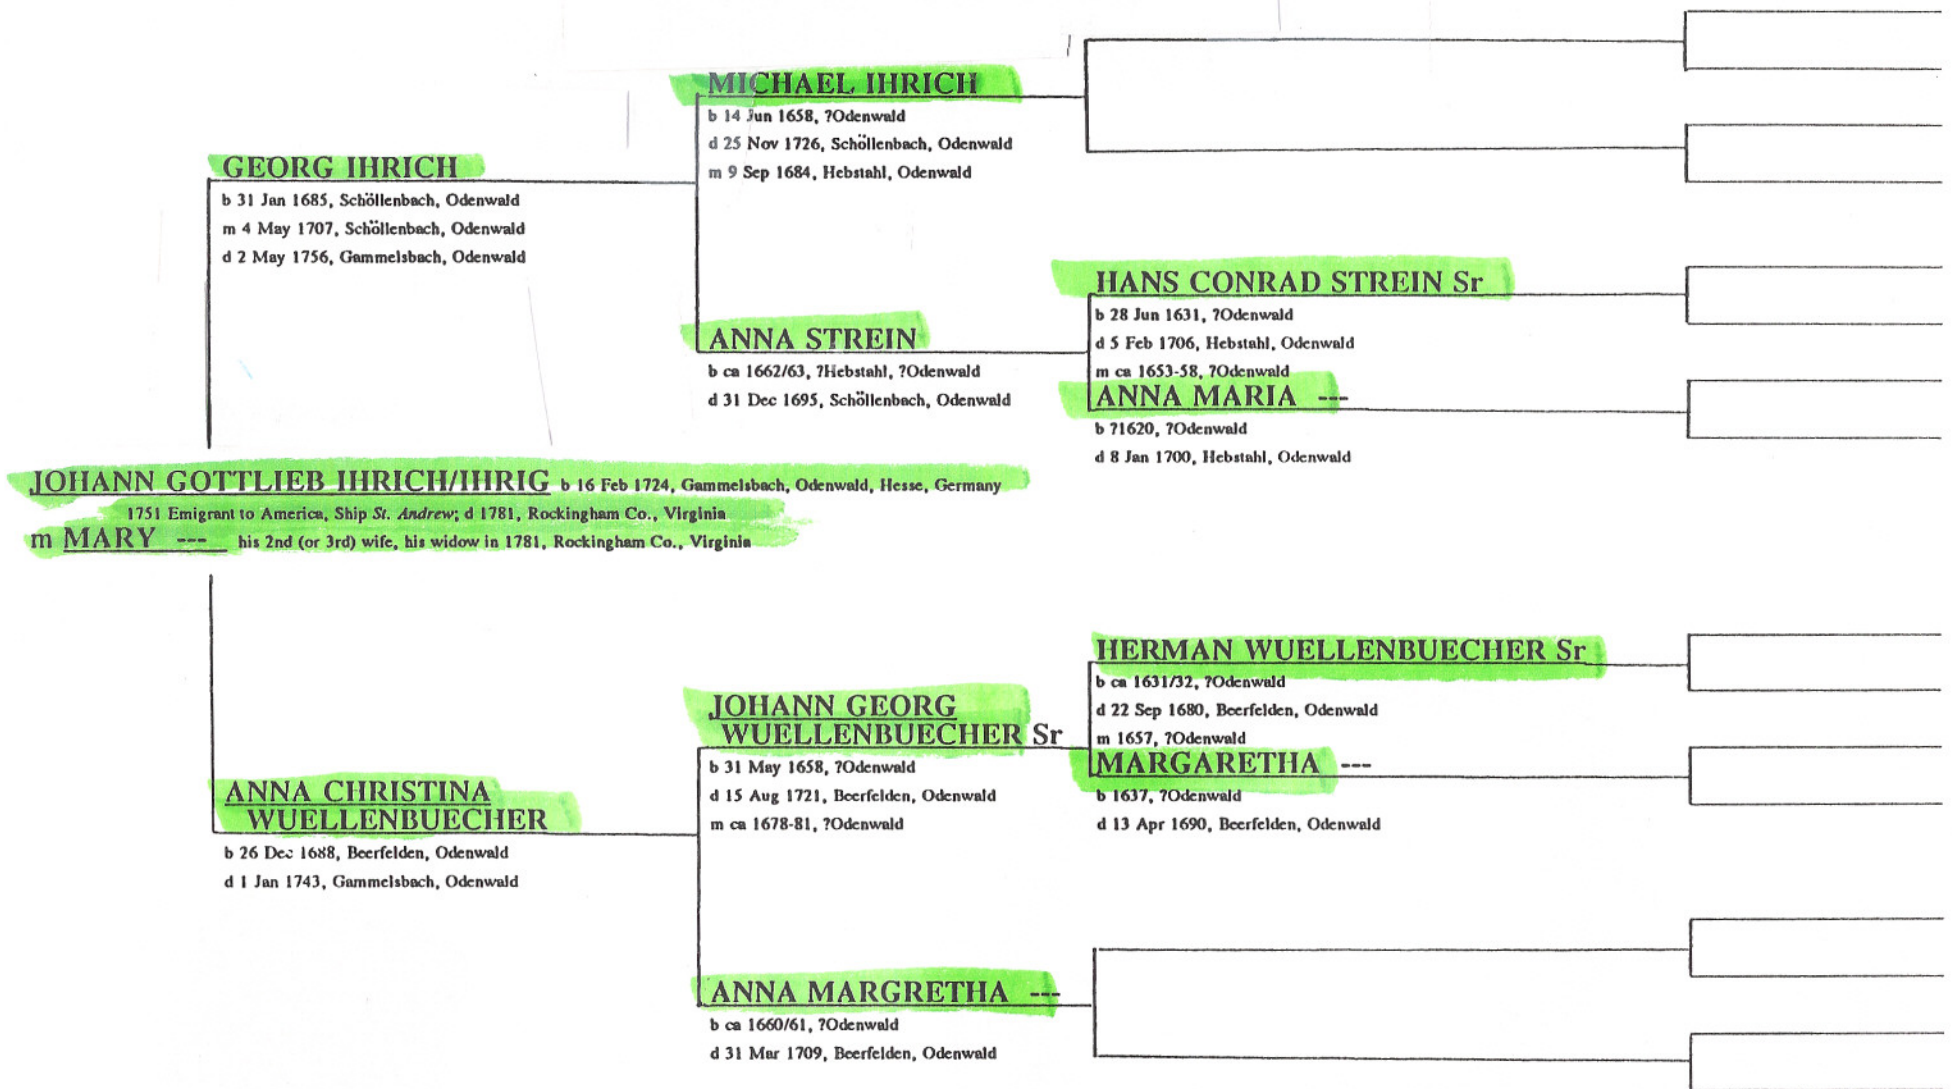

ANCESTORS OF JOHANN GOTTLIEB IHRICH/IHRIG (CUTLIP AREY Sr), OF ODENWALD, STATE OF HESSE, GERMANY

IHRICH/IHRIG RELATED FAMILIES
THE STREIN FAMILY & THE WUELLENBUECHER FAMILY
OF ODENWALD DISTRICT, STATE OF HESSE, GERMANY

¹ Our ancestor HERMAN WUELLENBUECHER Sr was Schultheis (Mayor) of Beerfelden, Odenwald. His son, our ancestor JOHANN GEORG WUELLENBUECHER Sr, was a Schoolmaster at Beerfelden.

² Our ancestor, HANS CONRAD STREIN was a farmer of Hebstahl, Odenwald.

³ Our ancestor MICHAEL/MICHEL IHRICH/IHRIG was a hunter and forest servant (?gamekeeper) at Schöllenbach; our ancestor GEORG IHRICH/IHRIG, son of MICHAEL & ANNA CHRISTINA [WUELLENBUECHER] IHRICH, was a hunter at Gammelsbach.