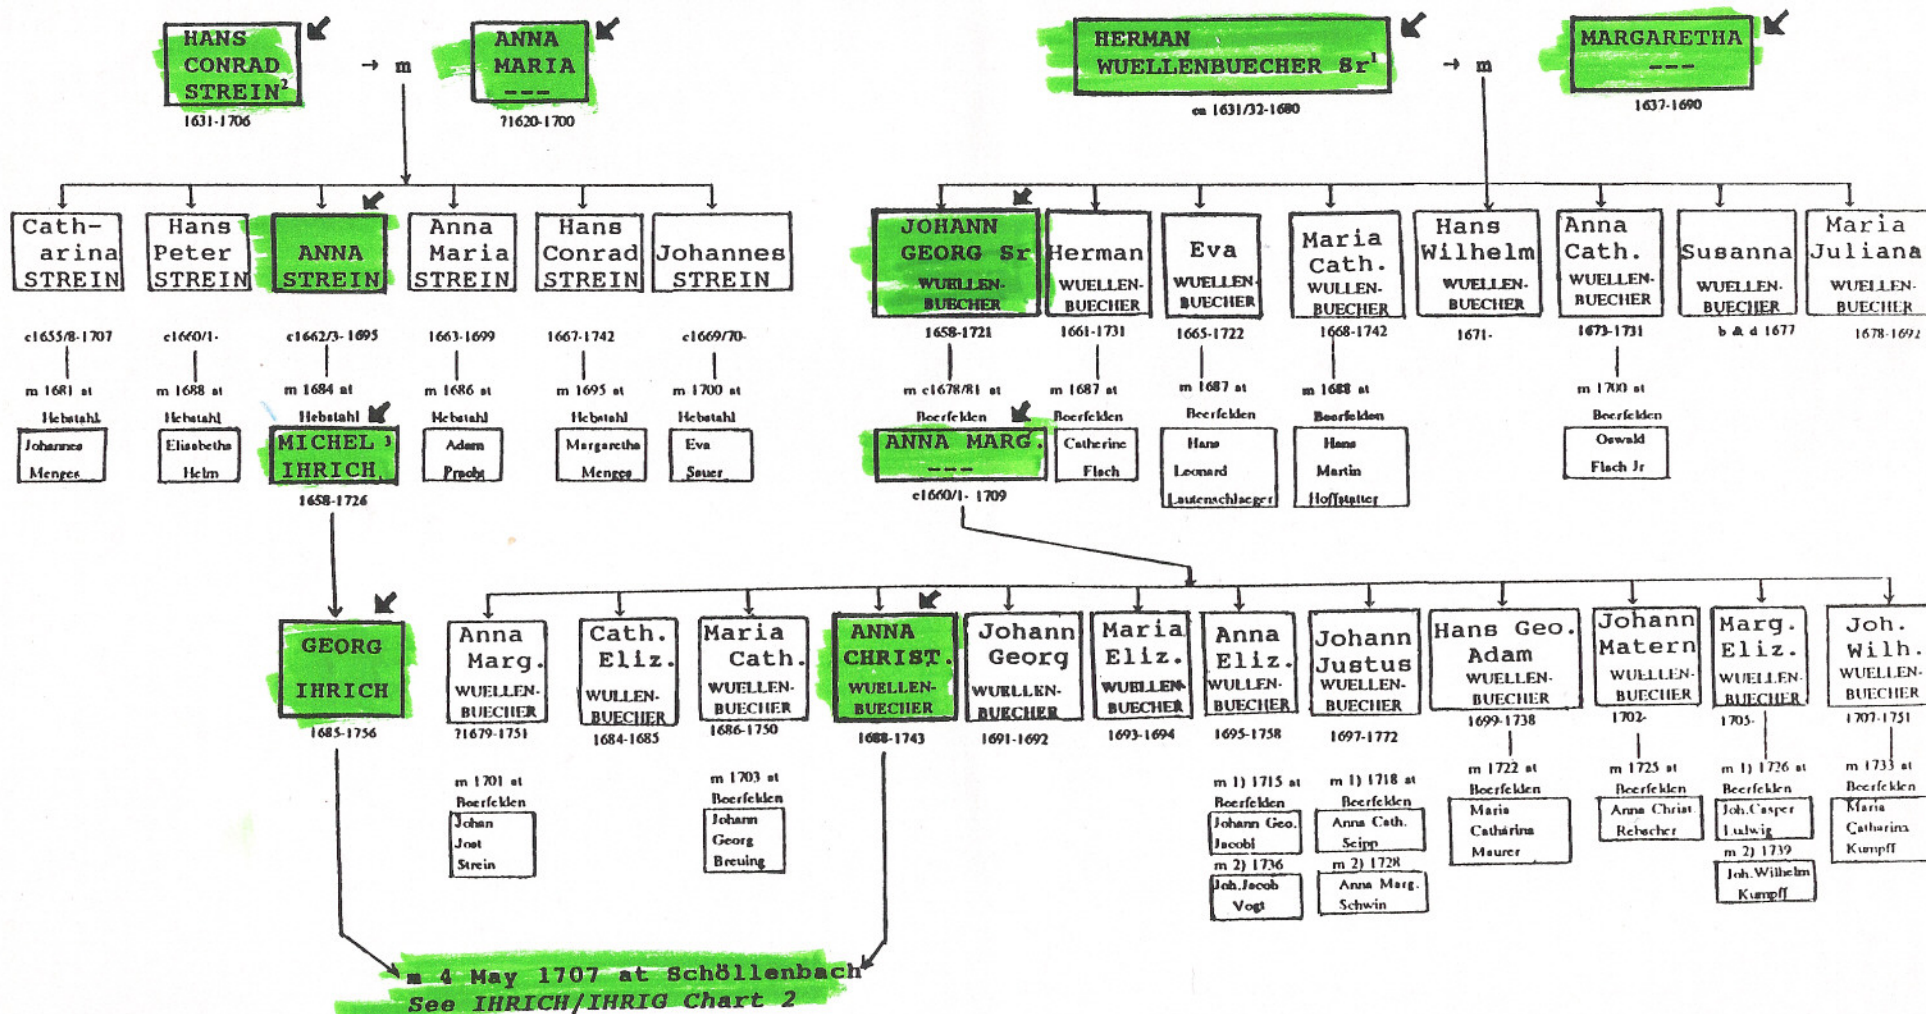

ANCESTORS OF JOHANN GOTTLIEB IHRICH/IHRIG (CUTLIP AREY Sr), OF ODENWALD, STATE OF HESSE, GERMANY

IHRICH/IHRIG RELATED FAMILIES
THE STREIN FAMILY & THE WUELLENBUECHER FAMILY
OF ODENWALD DISTRICT, STATE OF HESSE, GERMANY

¹ Our ancestor HERMAN WUELLENBUECHER Sr was Schultheis (Mayor) of Beerfelden, Odenwald. His son, our ancestor JOHANN GEORG WUELLENBUECHER Sr, was a Schoolmaster at Beerfelden.

² Our ancestor, HANS CONRAD STREIN was a farmer of Hebstahl, Odenwald.

³ Our ancestor MICHAEL/MICHEL IHRICH/IHRIG was a hunter and forest servant (?gamekeeper) at Schöllenbach; our ancestor GEORG IHRICH/IHRIG, son of MICHAEL & ANNA CHRISTINA [WUELLENBUECHER] IHRICH, was a hunter at Gammelsbach.